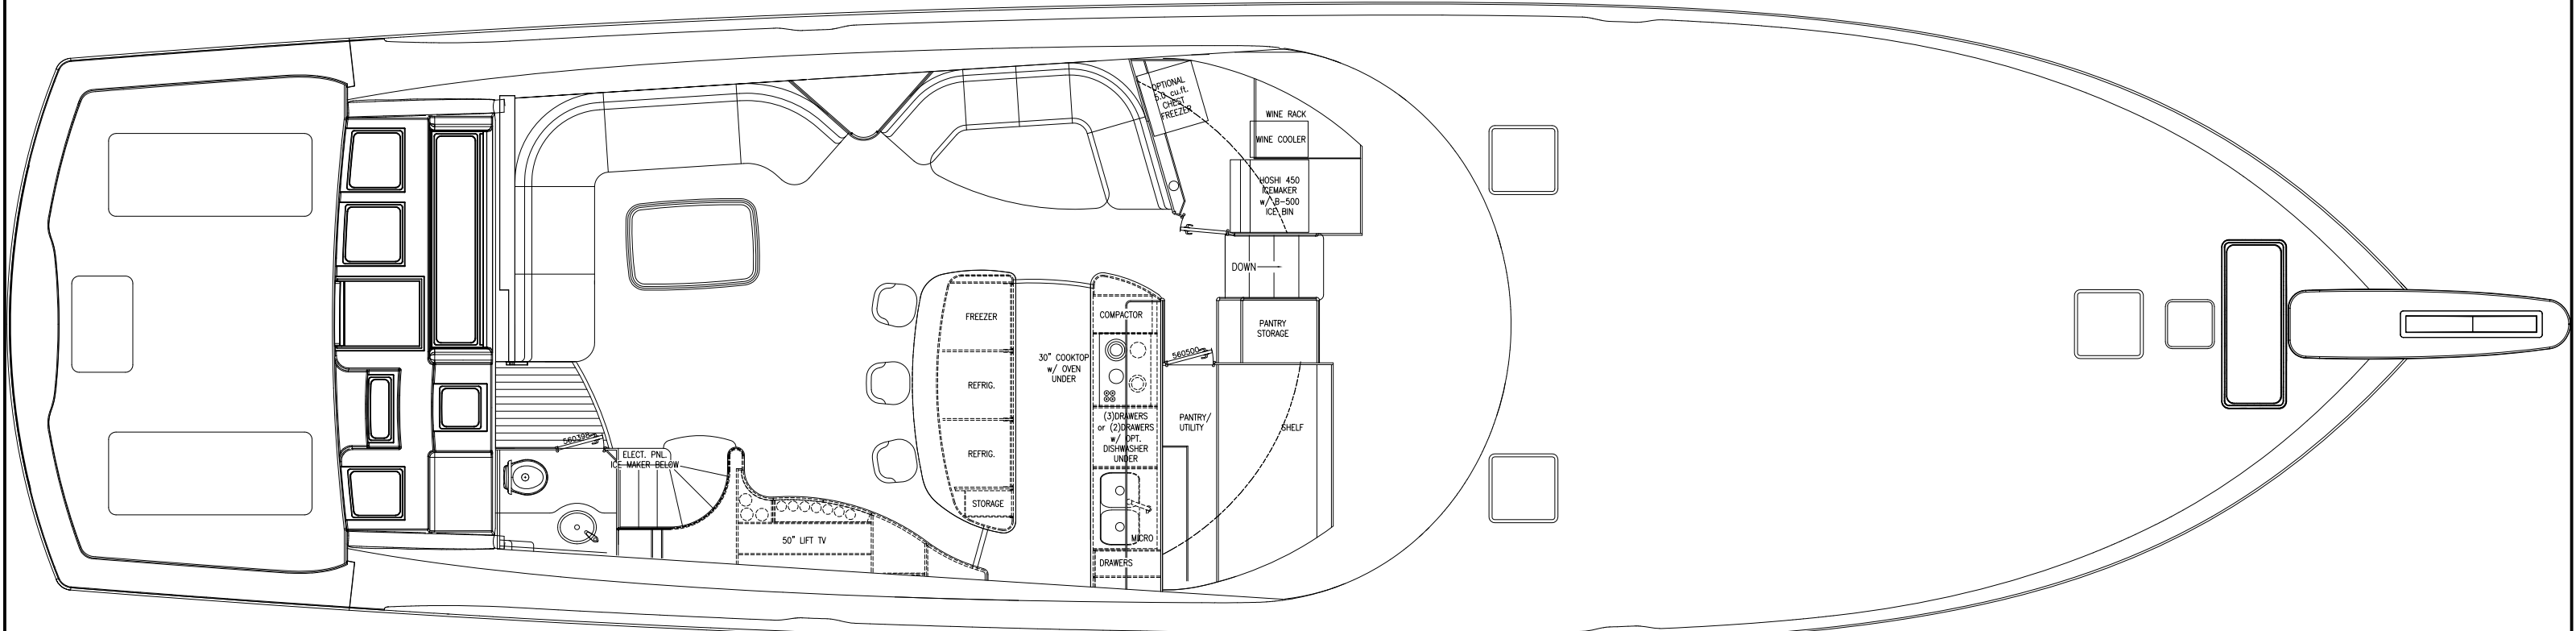

# viking 82' c custom plan w/ enc. f/b

SCALE 1" = 2'

SCALE 1" = 2'

NOTE: LAYOUT PROVIDED FOR INTERIOR ACCOMMODATION PLANS ONLY. EXTERIOR LAYOUT MAY VARY PER WORK ORDER.

<b>viking</b> — YACHT COMPANY —		NEW GRETTA, NEW JERSEY	
TITLE	ACCOMMODATIONS PLAN 82'c CUSTOM NZ PLAN	AS ON	82'c NZ
SCALE	1" = 2'	DWN	sdw
DATE	03/09/12	CKD	APR
	DWG No. CUST82NZ	REV	-05