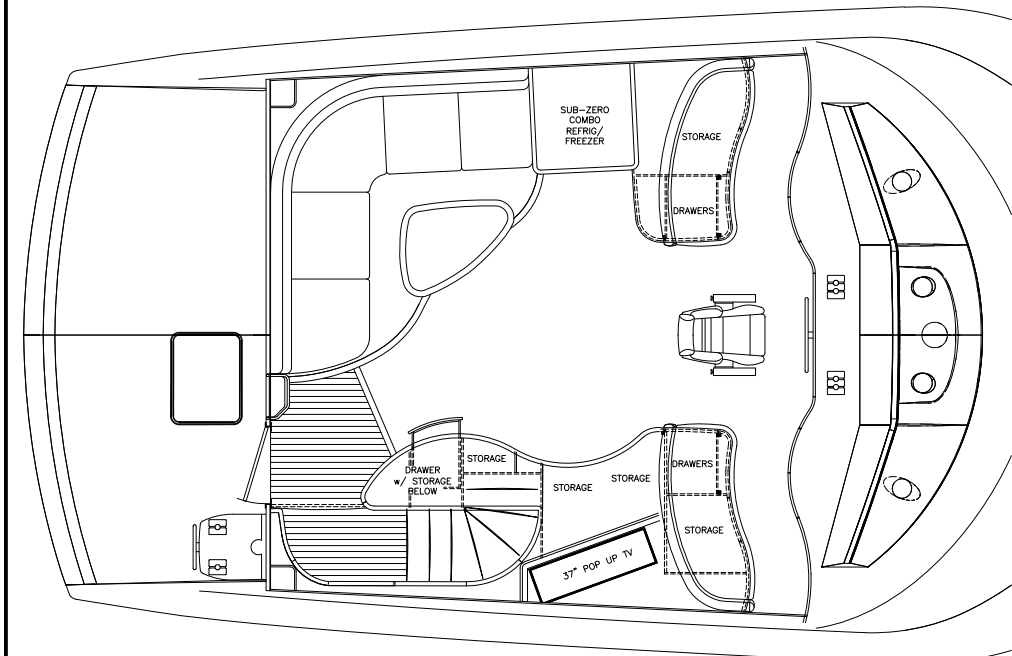

# viking 82' c custom plan w/ enc. f/b

SCALE 1" = 2'

SCALE 1" = 2'

NOTE: LAYOUT PROVIDED FOR INTERIOR ACCOMMODATION PLANS ONLY. EXTERIOR LAYOUT MAY VARY PER WORK ORDER.

<b>viking</b> — YACHT COMPANY —		NEW GRETTA, NEW JERSEY	
TITLE	ACCOMMODATIONS PLAN 82'c CUSTOM NZ PLAN	AS ON	82'c NZ
SCALE	1" = 2'	DWN	sdw
DATE	03/09/12	CKD	APR
	DWG No. CUST82NZ	REV	-05