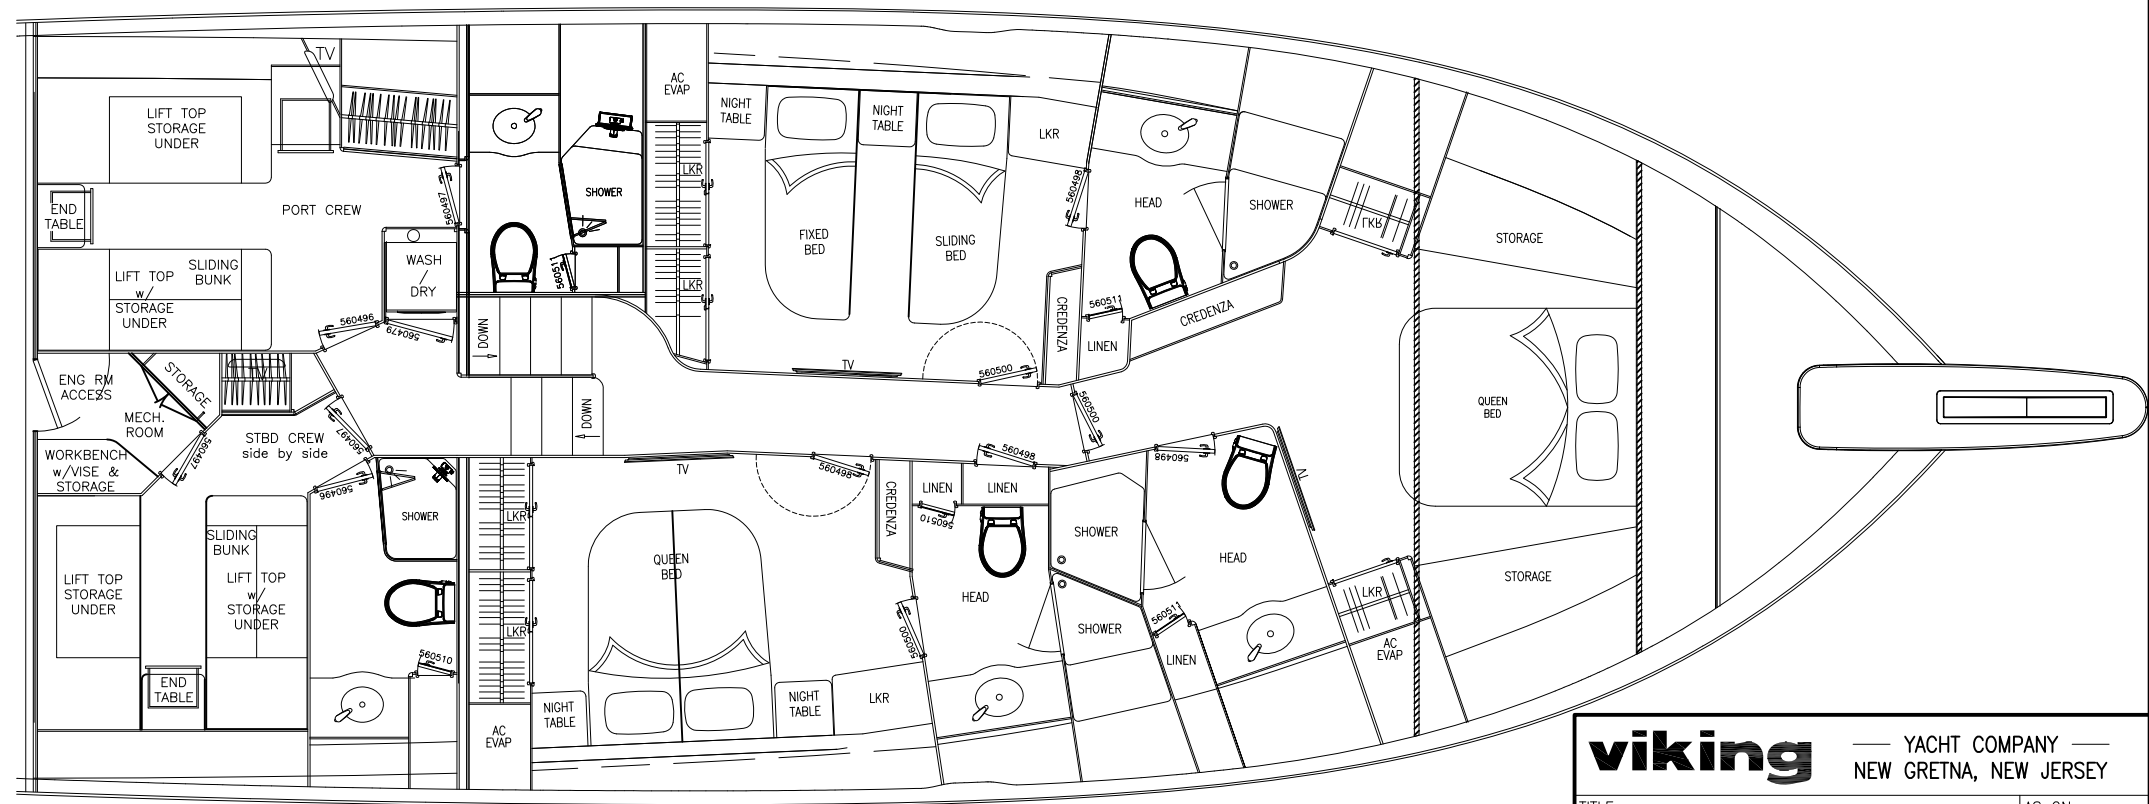

# viking 82' c custom plan w/ enc. f/b

SCALE 1" = 2'

SCALE 1" = 2'

NOTE: LAYOUT PROVIDED FOR INTERIOR ACCOMMODATION PLANS ONLY. EXTERIOR LAYOUT MAY VARY PER WORK ORDER.

<b>viking</b> — YACHT COMPANY —		NEW GRETTA, NEW JERSEY	
TITLE	ACCOMMODATIONS PLAN 82'c CUSTOM NZ PLAN	AS ON	82'c NZ
SCALE	1" = 2'	DWN	sdw
DATE	03/09/12	CKD	APR
	DWG No. CUST82NZ	REV	-05