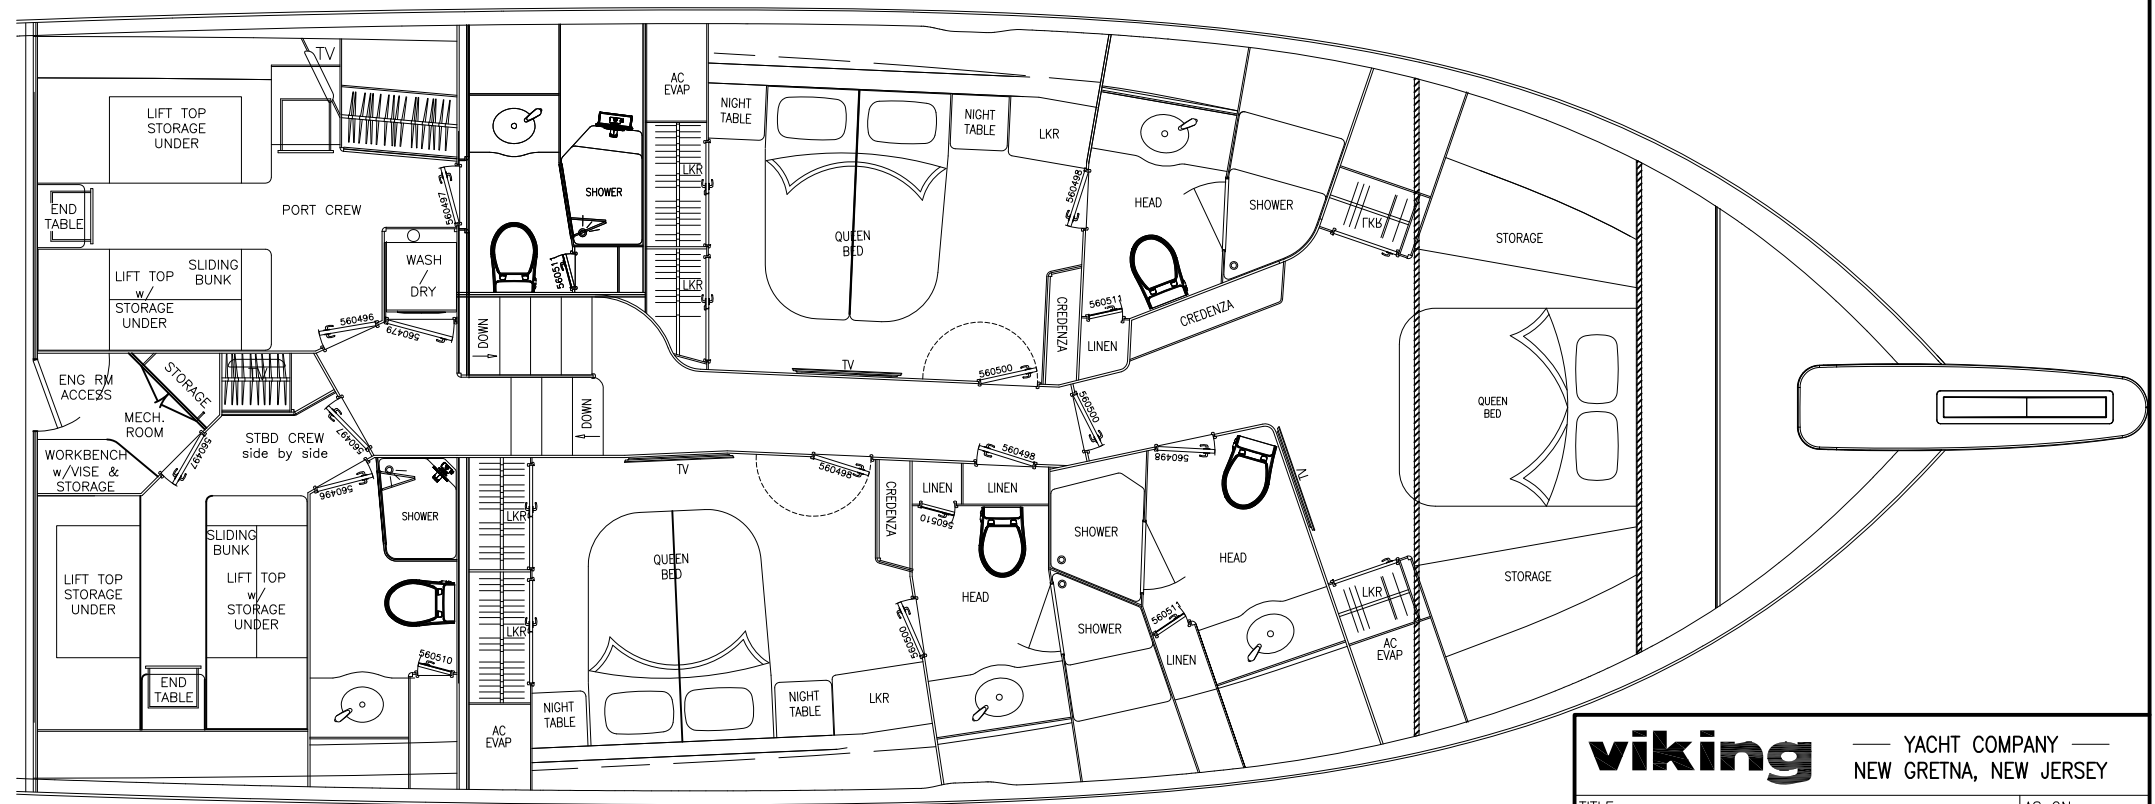

# viking 82' c custom plan w/ enc. f/b

SCALE 1" = 2'

SCALE 1" = 2'

NOTE: LAYOUT PROVIDED FOR INTERIOR ACCOMMODATION PLANS ONLY. EXTERIOR LAYOUT MAY VARY PER WORK ORDER.

<b>viking</b> — YACHT COMPANY —		NEW GRETTA, NEW JERSEY	
TITLE	ACCOMMODATIONS PLAN 82'c CUSTOM NZ PLAN	AS ON	82'c NZ
SCALE	1" = 2'	DWN	sdw
DATE	03/09/12	CKD	APR
	DWG No. CUST82NZ	REV	-05