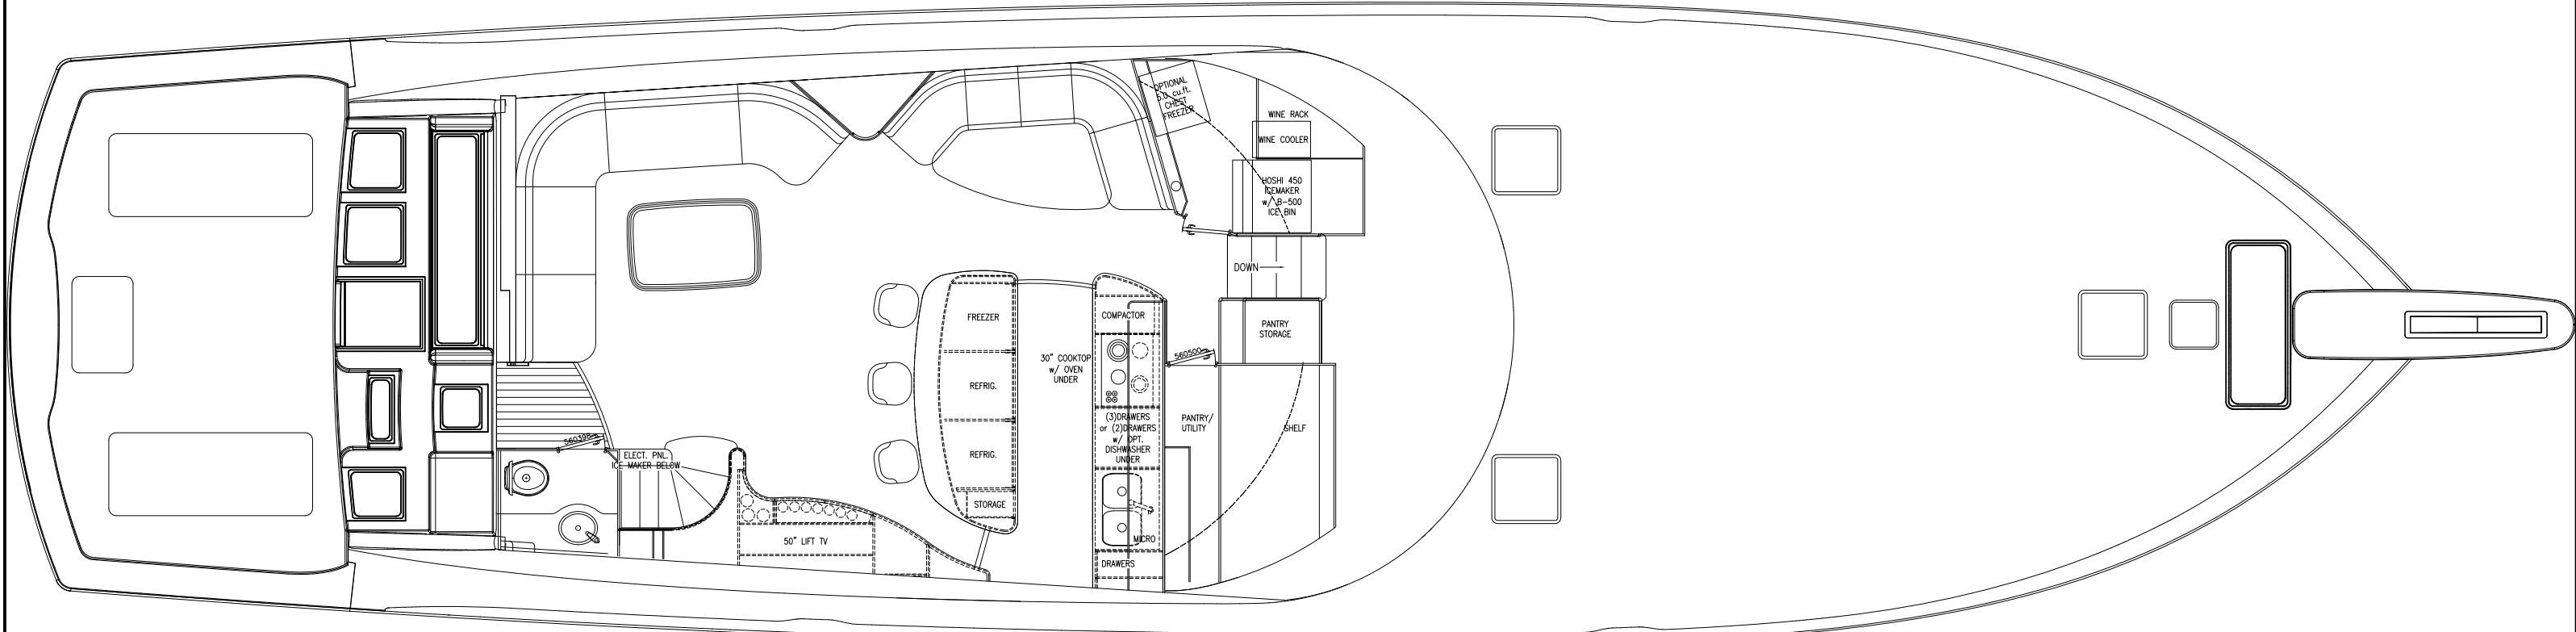

# viking 82' c custom plan w/ enc. f/b

SCALE 1" = 2'

SCALE 1" = 2'

NOTE: LAYOUT PROVIDED FOR INTERIOR ACCOMMODATION PLANS ONLY. EXTERIOR LAYOUT MAY VARY PER WORK ORDER.

<b>viking</b> — YACHT COMPANY —		NEW GRETTA, NEW JERSEY	
TITLE	ACCOMMODATIONS PLAN 82'c CUSTOM NZ PLAN	AS ON	82'c NZ
SCALE	1" = 2'	DWN	sdw
DATE	03/09/12	CKD	APR
	DWG No. CUST82NZ	REV	-05